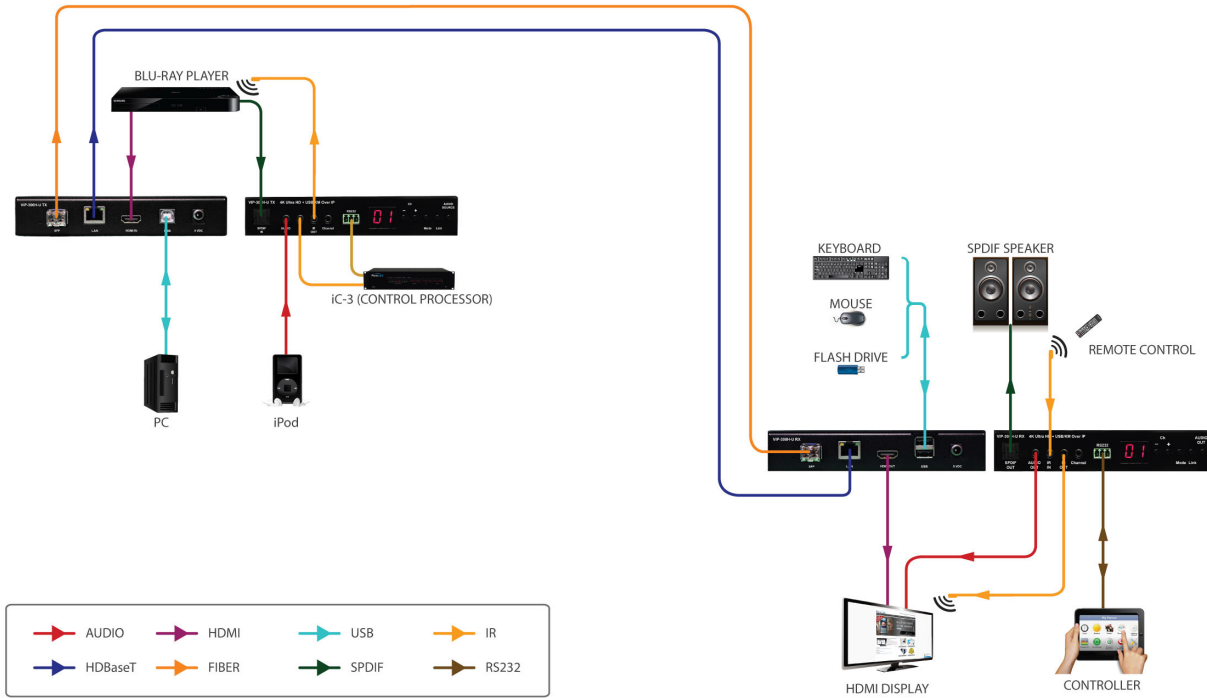

VIP-300H-U-Tx/Rx One-To-One Extension